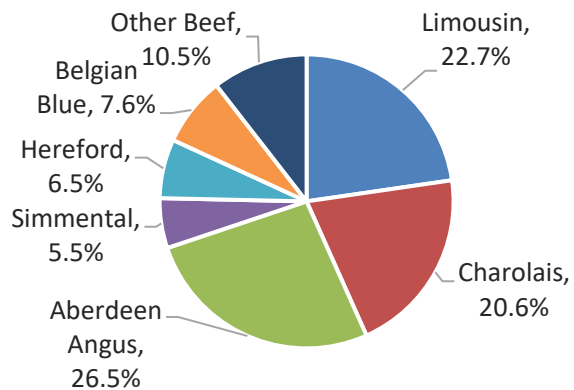

Title: Calf registrations Northern Ireland June 2023

Source: Livestock and Meat Commission/APHIS data

Date: 03 July 2023

Contact: bulletin@lmcni.com

Website: www.lmcni.com

Market Information Department

Total beef sired calf registrations

	2022	2023	
January	25,802	27,658	+7.2%
February	24,321	26,008	+6.9%
March	35,531	38,552	+8.5%
April	50,978	46,830	-8.1%
May	58,562	53,798	-8.1%
June	38,616	45,734	+18.4%
July	29,997		
August	24,880		
September	22,633		
October	23,245		
November	23,966		
December	19,123		
Total YTD	233,810	238,580	2.0%