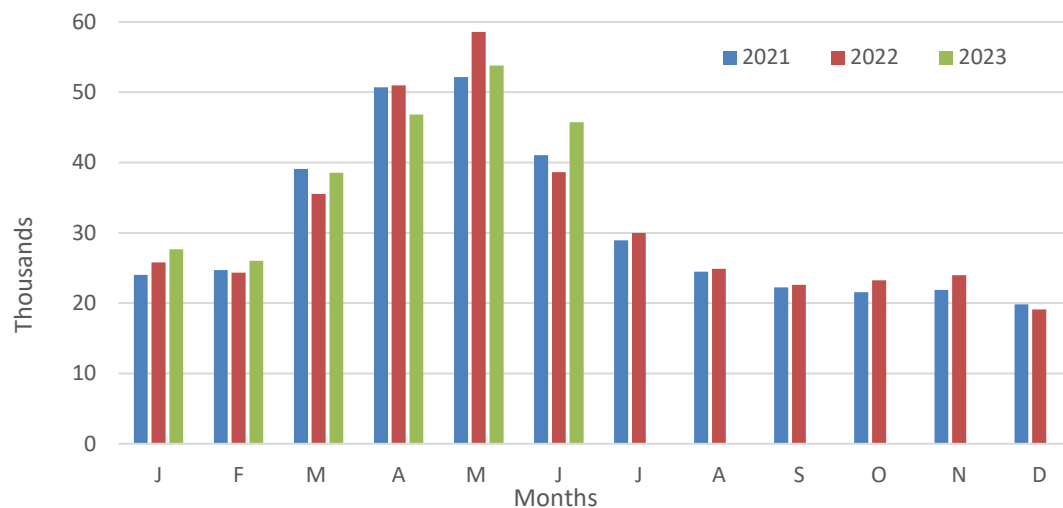

Title: Calf registrations Northern Ireland June 2023

Source: Livestock and Meat Commission/APHIS data

Date: 03 July 2023

Contact: bulletin@lmcni.com

Website: www.lmcni.com

Market Information Department

Total beef sired calf registrations

	2022	2023	
January	25,802	27,658	+7.2%
February	24,321	26,008	+6.9%
March	35,531	38,552	+8.5%
April	50,978	46,830	-8.1%
May	58,562	53,798	-8.1%
June	38,616	45,734	+18.4%
July	29,997		
August	24,880		
September	22,633		
October	23,245		
November	23,966		
December	19,123		
Total YTD	233,810	238,580	2.0%