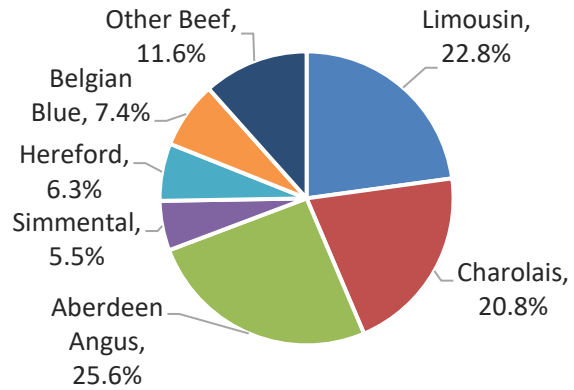

Title: Calf registrations Northern Ireland July 2023

Source: Livestock and Meat Commission/APHIS data

Date: 03 August 2023

Contact: bulletin@lmcni.com

Website: www.lmcni.com

Market Information Department

Total beef sired calf registrations

	2022	2023	
January	25,802	27,658	+7.2%
February	24,321	26,008	+6.9%
March	35,531	38,552	+8.5%
April	50,978	46,830	-8.1%
May	58,562	53,798	-8.1%
June	38,616	45,734	+18.4%
July	29,997	34,369	+14.6%
August	24,880		
September	22,633		
October	23,245		
November	23,966		
December	19,123		
Total YTD	233,810	238,580	2.0%