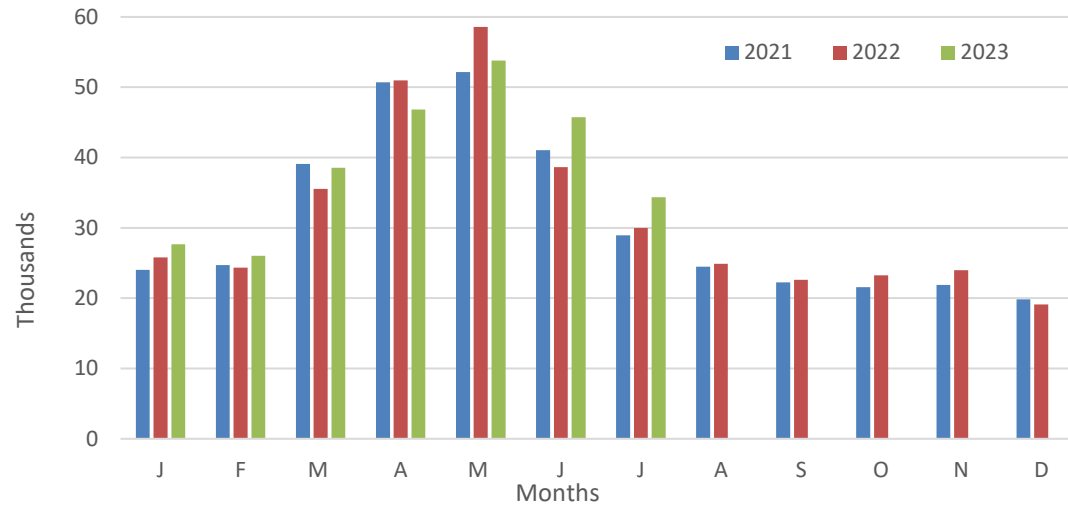

Title: Calf registrations Northern Ireland July 2023

Source: Livestock and Meat Commission/APHIS data

Date: 03 August 2023

Contact: bulletin@lmcni.com

Website: www.lmcni.com

Market Information Department

Total beef sired calf registrations

	2022	2023	
January	25,802	27,658	+7.2%
February	24,321	26,008	+6.9%
March	35,531	38,552	+8.5%
April	50,978	46,830	-8.1%
May	58,562	53,798	-8.1%
June	38,616	45,734	+18.4%
July	29,997	34,369	+14.6%
August	24,880		
September	22,633		
October	23,245		
November	23,966		
December	19,123		
Total YTD	233,810	238,580	2.0%