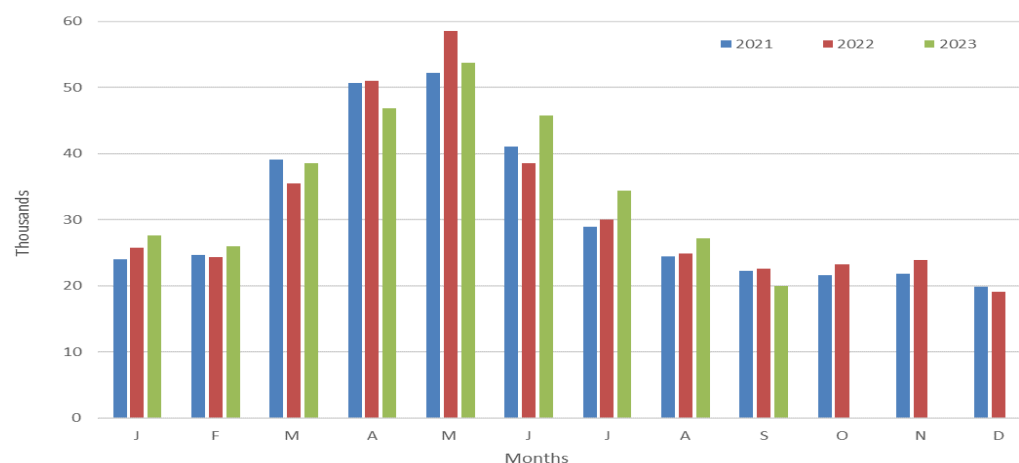

## Total beef sired calf registrations

	2022	2023	
January	25,802	27,658	+7.2%
February	24,321	26,008	+6.9%
March	35,531	38,552	+8.5%
April	50,978	46,830	-8.1%
May	58,562	53,798	-8.1%
June	38,616	45,734	+18.4%
July	29,997	34,369	+14.6%
August	24,880	27,248	+9.5%
September	22,633	20,032	-11.5%
October	23,245		
November	23,966		
December	19,123		
<b>Total YTD</b>	<b>311,320</b>	<b>320,229</b>	<b>2.9%</b>