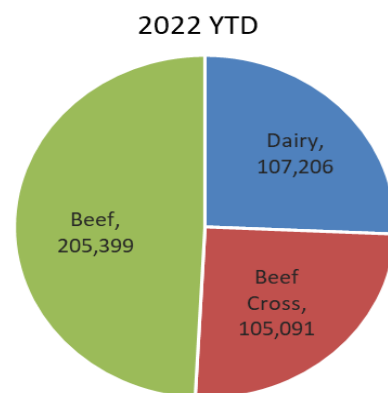

## Total beef sired calf registrations

	2022	2023	
January	25,802	27,658	+7.2%
February	24,321	26,008	+6.9%
March	35,531	38,552	+8.5%
April	50,978	46,830	-8.1%
May	58,562	53,798	-8.1%
June	38,616	45,734	+18.4%
July	29,997	34,369	+14.6%
August	24,880	27,248	+9.5%
September	22,633	20,032	-11.5%
October	23,245		
November	23,966		
December	19,123		
<b>Total YTD</b>	<b>311,320</b>	<b>320,229</b>	<b>2.9%</b>