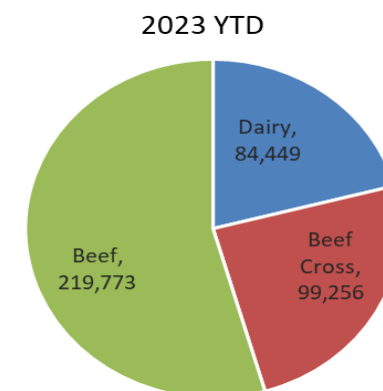

## Total beef sired calf registrations

	2022	2023	
January	25,802	27,658	+7.2%
February	24,321	26,008	+6.9%
March	35,531	38,552	+8.5%
April	50,978	46,830	-8.1%
May	58,562	53,798	-8.1%
June	38,616	45,734	+18.4%
July	29,997	34,369	+14.6%
August	24,880	27,248	+9.5%
September	22,633	20,032	-11.5%
October	23,245		
November	23,966		
December	19,123		
<b>Total YTD</b>	<b>311,320</b>	<b>320,229</b>	<b>2.9%</b>