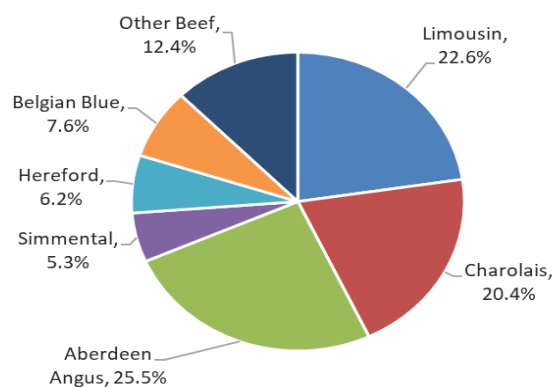

## Total beef sired calf registrations

	2022	2023	
January	25,802	27,658	+7.2%
February	24,321	26,008	+6.9%
March	35,531	38,552	+8.5%
April	50,978	46,830	-8.1%
May	58,562	53,798	-8.1%
June	38,616	45,734	+18.4%
July	29,997	34,369	+14.6%
August	24,880	27,248	+9.5%
September	22,633	20,032	-11.5%
October	23,245		
November	23,966		
December	19,123		
<b>Total YTD</b>	<b>311,320</b>	<b>320,229</b>	<b>2.9%</b>