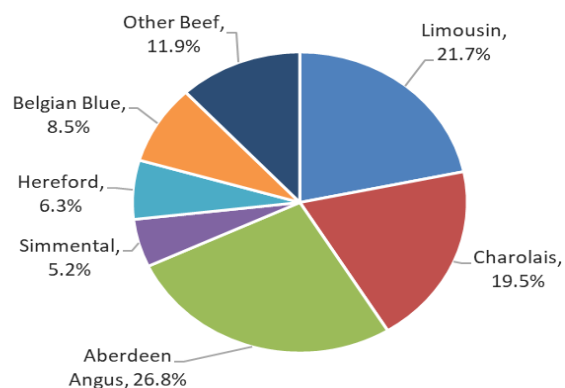

## Total beef sired calf registrations

	2022	2023	
January	25,802	27,658	+7.2%
February	24,321	26,008	+6.9%
March	35,531	38,552	+8.5%
April	50,978	46,830	-8.1%
May	58,562	53,798	-8.1%
June	38,616	45,734	+18.4%
July	29,997	34,369	+14.6%
August	24,880	27,248	+9.5%
September	22,633	20,032	-11.5%
October	23,245	22,128	-4.8%
November	23,966	23,557	-1.7%
December	19,123		
<b>Total YTD</b>	<b>358,531</b>	<b>365,914</b>	<b>2.1%</b>