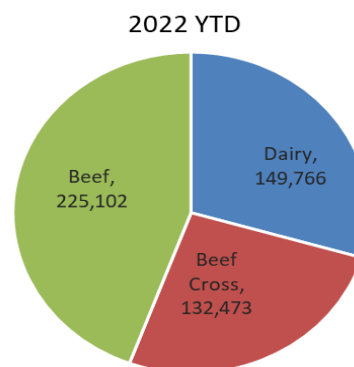

## Total beef sired calf registrations

	2022	2023	
January	25,802	27,658	+7.2%
February	24,321	26,008	+6.9%
March	35,531	38,552	+8.5%
April	50,978	46,830	-8.1%
May	58,562	53,798	-8.1%
June	38,616	45,734	+18.4%
July	29,997	34,369	+14.6%
August	24,880	27,248	+9.5%
September	22,633	20,032	-11.5%
October	23,245	22,128	-4.8%
November	23,966	23,557	-1.7%
December	19,123		
<b>Total YTD</b>	<b>358,531</b>	<b>365,914</b>	<b>2.1%</b>