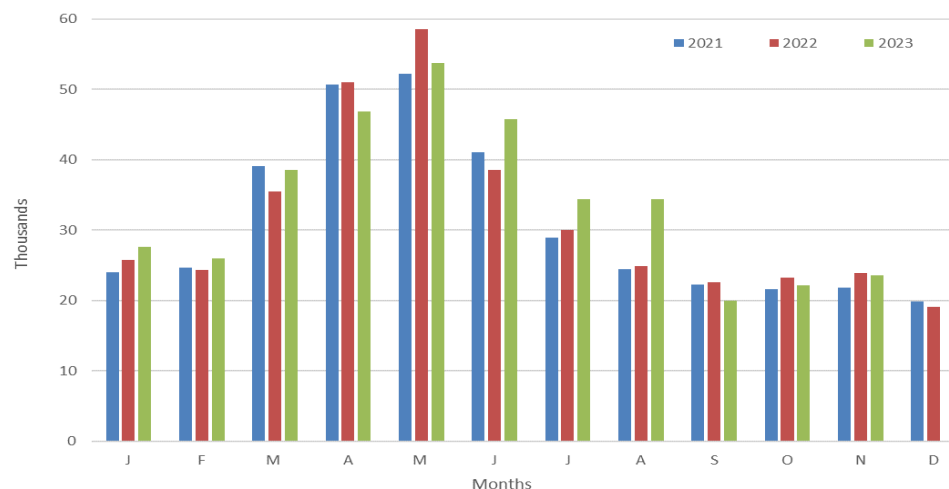

## Total beef sired calf registrations

	2022	2023	
January	25,802	27,658	+7.2%
February	24,321	26,008	+6.9%
March	35,531	38,552	+8.5%
April	50,978	46,830	-8.1%
May	58,562	53,798	-8.1%
June	38,616	45,734	+18.4%
July	29,997	34,369	+14.6%
August	24,880	27,248	+9.5%
September	22,633	20,032	-11.5%
October	23,245	22,128	-4.8%
November	23,966	23,557	-1.7%
December	19,123		
<b>Total YTD</b>	<b>358,531</b>	<b>365,914</b>	<b>2.1%</b>