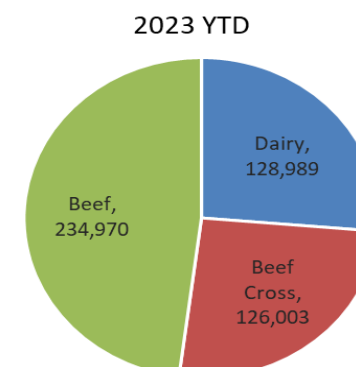

## Total beef sired calf registrations

	2022	2023	
January	25,802	27,658	+7.2%
February	24,321	26,008	+6.9%
March	35,531	38,552	+8.5%
April	50,978	46,830	-8.1%
May	58,562	53,798	-8.1%
June	38,616	45,734	+18.4%
July	29,997	34,369	+14.6%
August	24,880	27,248	+9.5%
September	22,633	20,032	-11.5%
October	23,245	22,128	-4.8%
November	23,966	23,557	-1.7%
December	19,123		
<b>Total YTD</b>	<b>358,531</b>	<b>365,914</b>	<b>2.1%</b>