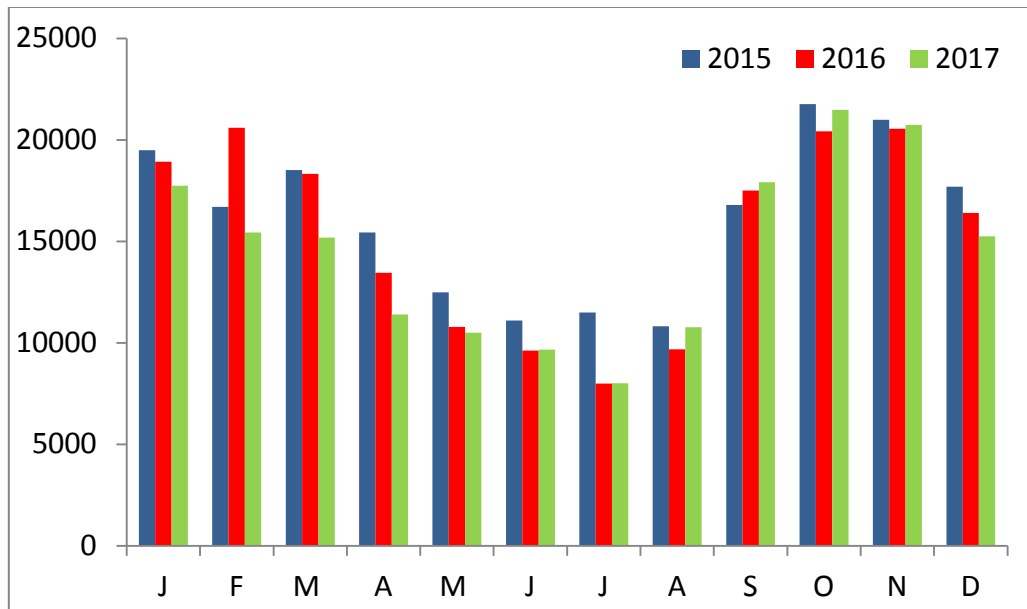

Dairy sired calf registrations

	J	F	M	A	M	J	J	A	S	O	N	D
2016	18921	20590	18329	13453	10787	9612	7999	9677	17503	20418	20552	16407
2017	17744	15438	15183	11406	10498	9657	8011	10768	17913	21486	20742	15253
	-6.2%	-25.0%	-17.2%	-15.2%	-2.7%	+0.5%	+0.2%	+11.3%	+2.3%	+5.2%	+0.9%	-7.0%