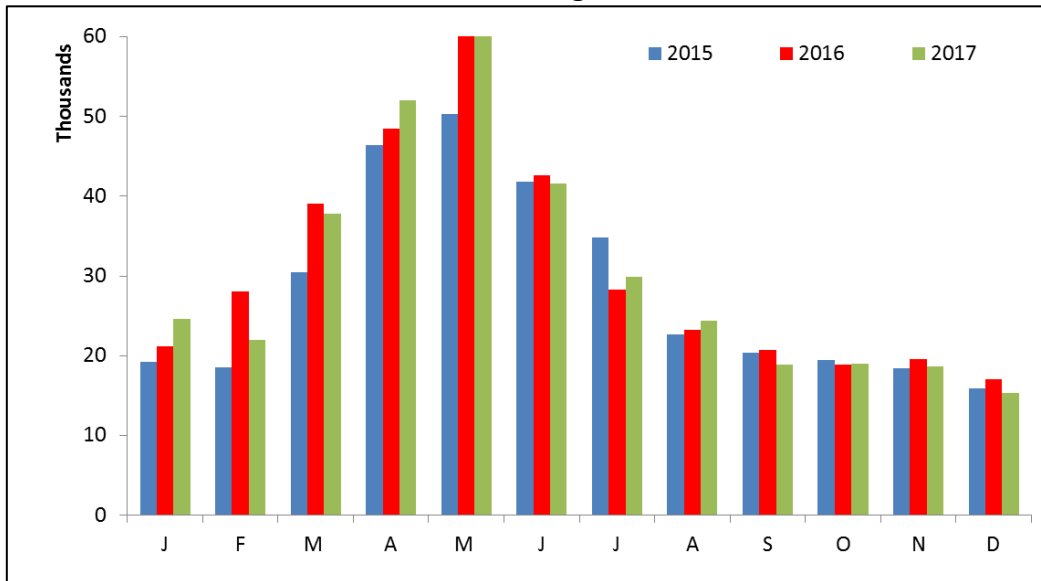

## NI Calf Registrations 2017

### Beef sired calf registrations

	J	F	M	A	M	J	J	A	S	O	N	D
2016	21201	28054	39070	48437	60231	42676	28235	23256	20686	18932	19598	17042
2017	24641	21956	37825	51997	61,589	41625	29881	24390	18838	18961	18621	15273
	+16.2%	-21.7%	-3.2%	+7.3%	+2.3%	-2.5%	+5.8%	+4.9%	-8.9%	+0.2%	-5.0%	-10.4%