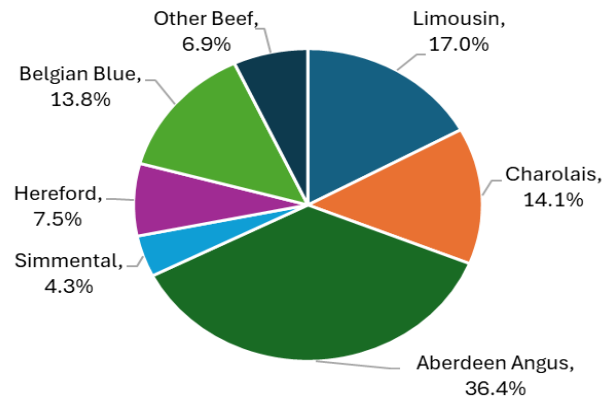

YTD Beef sired registration by breed