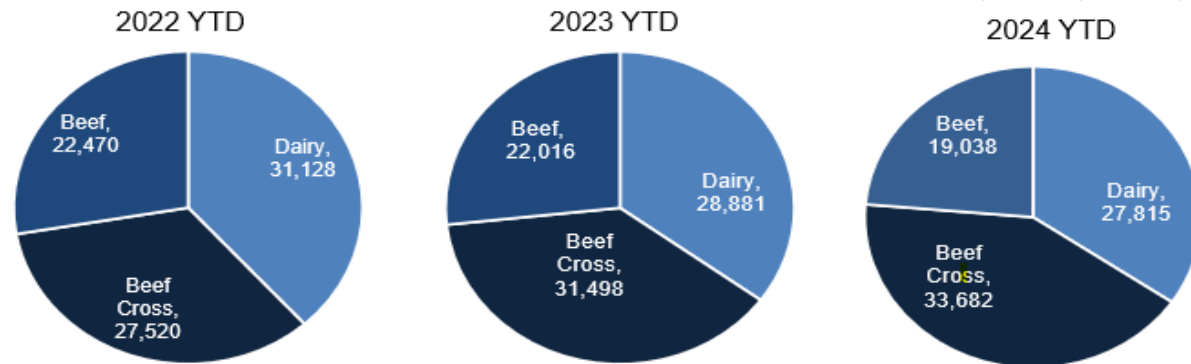

Total calf registrations by type

LMC does not guarantee the accuracy or completeness of any third party information provided in or included with this publication.

LMC hereby disclaims any responsibility for error, omission or inaccuracy in the information, misinterpretation or any other loss, disappointment, negligence or damage caused by reliance on third party information.