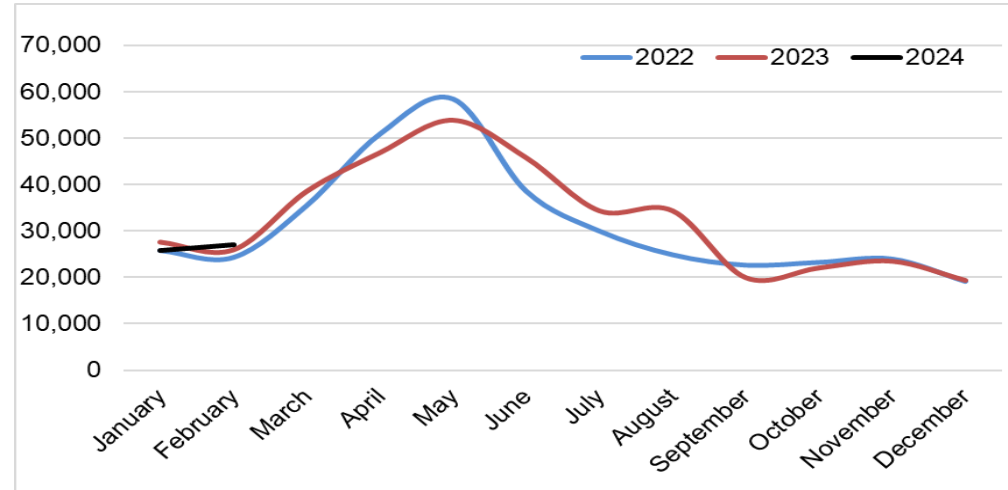

Total beef sired calf registrations

	2022	2023	2024	YoY% Diff
January	25,802	27,658	25,733	-7.0%
February	24,321	26,008	27,016	+3.9%
March	35,531	38,552		
April	50,978	46,830		
May	58,562	53,798		
June	38,616	45,734		
July	29,997	34,369		
August	24,880	34,369		
September	22,633	20,032		
October	23,245	22,128		
November	23,966	23,557		
December	19,123	19,457		
Total YTD	377,654	392,492	52,749	