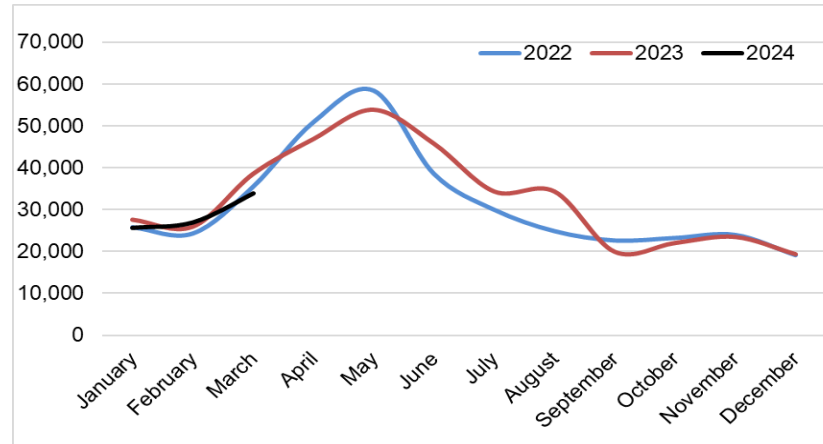

Total beef sired calf registrations

	2022	2023	2024	YoY% Diff
January	25,802	27,658	25,733	-7.0%
February	24,321	26,008	27,016	+3.9%
March	35,531	38,552	33,822	-12.3%
April	50,978	46,830		
May	58,562	53,798		
June	38,616	45,734		
July	29,997	34,369		
August	24,880	34,369		
September	22,633	20,032		
October	23,245	22,128		
November	23,966	23,557		
December	19,123	19,457		
Total YTD	377,654	392,492	86,571	