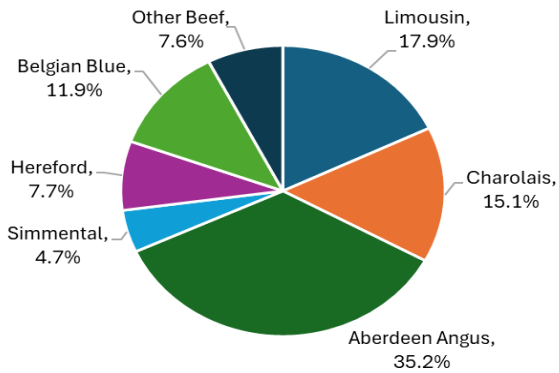

YTD Beef sired registration by breed