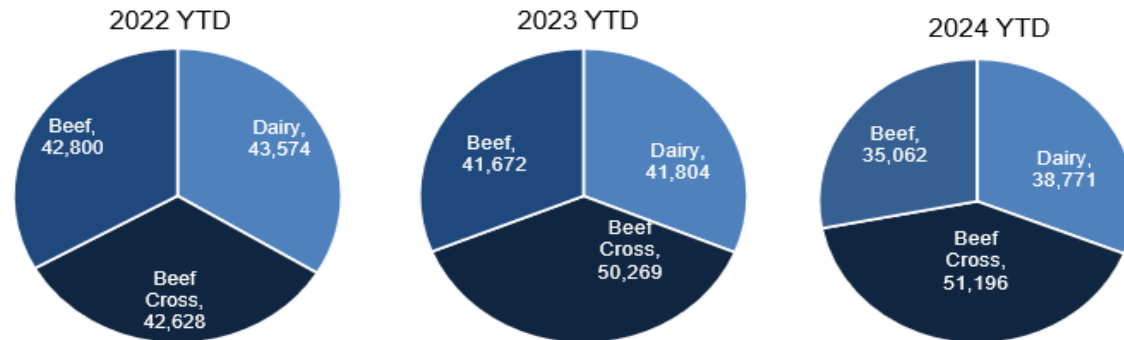

Total calf registrations by type

LMC does not guarantee the accuracy or completeness of any third party information provided in or included with this publication.

LMC hereby disclaims any responsibility for error, omission or inaccuracy in the information, misinterpretation or any other loss, disappointment, negligence or damage caused by reliance on third party information.