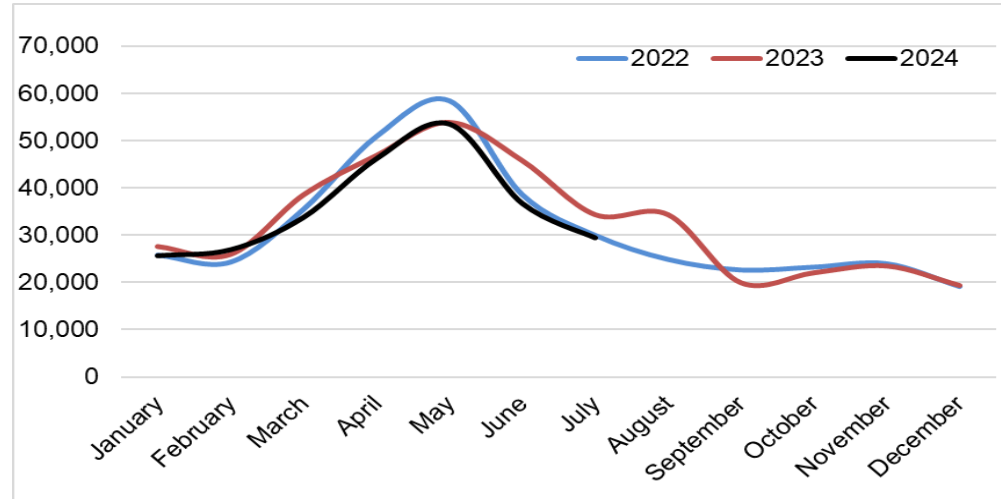

**Title: Calf registrations Northern Ireland July 2024**

Source: Livestock and Meat Commission/NIFAIS data  
 Date: 05 August 2024  
 Contact: bulletin@lmcni.com  
 Website www.lmcni.com

**Total beef sired calf registrations**

|                  | 2022           | 2023           | 2024           | YoY% Diff    |
|------------------|----------------|----------------|----------------|--------------|
| January          | 25,802         | 27,658         | 25,733         | -7.0%        |
| February         | 24,321         | 26,008         | 27,016         | +3.9%        |
| March            | 35,531         | 38,552         | 33,822         | -12.3%       |
| April            | 50,978         | 46,830         | 46,165         | -1.4%        |
| May              | 58,562         | 53,798         | 53,476         | -0.6%        |
| June             | 38,616         | 45,734         | 36,746         | -19.7%       |
| July             | 29,997         | 34,369         | 29,507         | -14.1%       |
| August           | 24,880         | 34,369         |                |              |
| September        | 22,633         | 20,032         |                |              |
| October          | 23,245         | 22,128         |                |              |
| November         | 23,966         | 23,557         |                |              |
| December         | 19,123         | 19,457         |                |              |
| <b>Total YTD</b> | <b>263,807</b> | <b>272,949</b> | <b>252,465</b> | <b>-7.5%</b> |