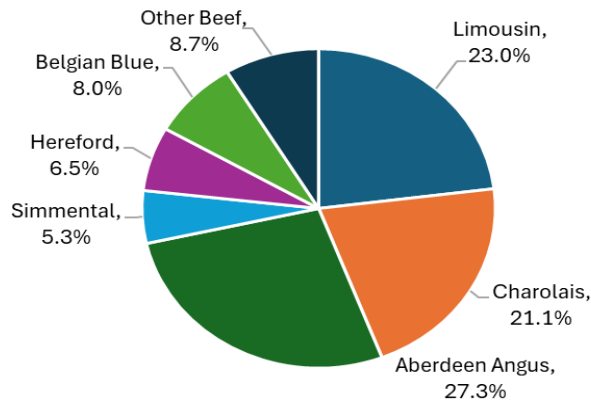

YTD Beef sired registration by breed