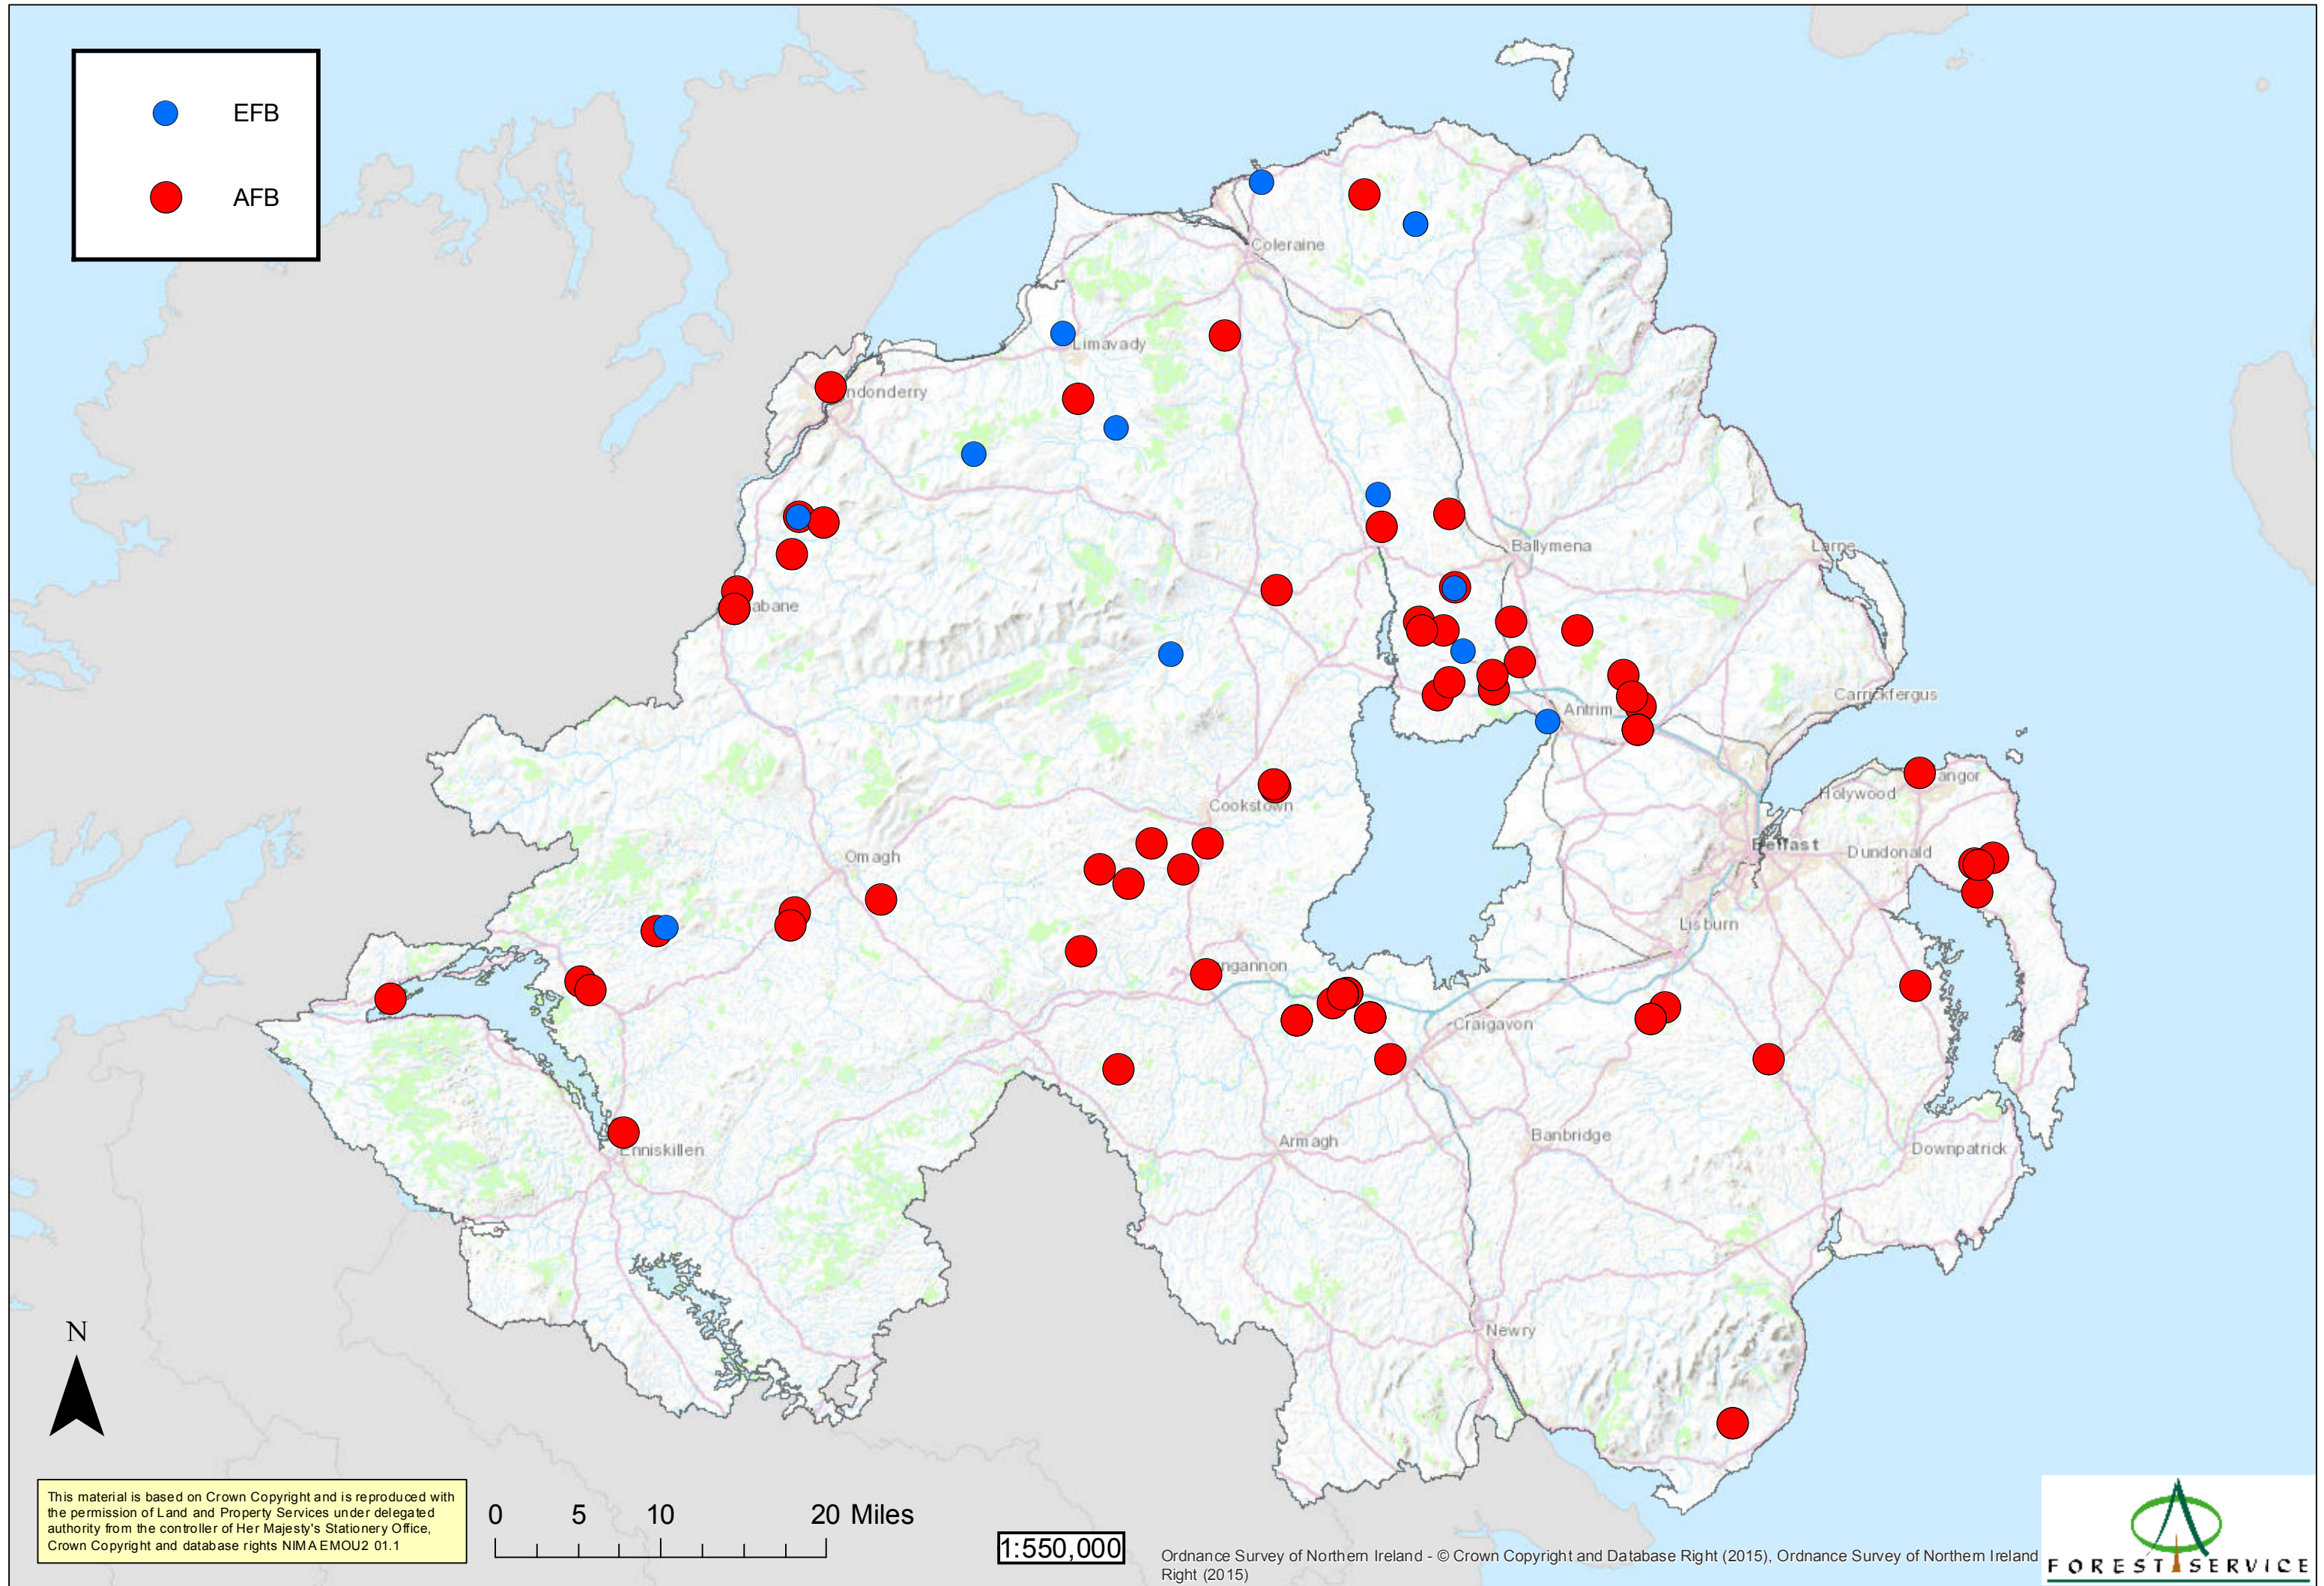

Bee Health - Disease Outbreaks 2014 - 2016 (as of 31/10/2016)

This material is based on Crown Copyright and is reproduced with the permission of Land and Property Services under delegated authority from the controller of Her Majesty's Stationery Office, Crown Copyright and database rights NIMA EMOU2 01.1

1:550,000

Ordnance Survey of Northern Ireland - © Crown Copyright and Database Right (2015), Ordnance Survey of Northern Ireland Right (2015)